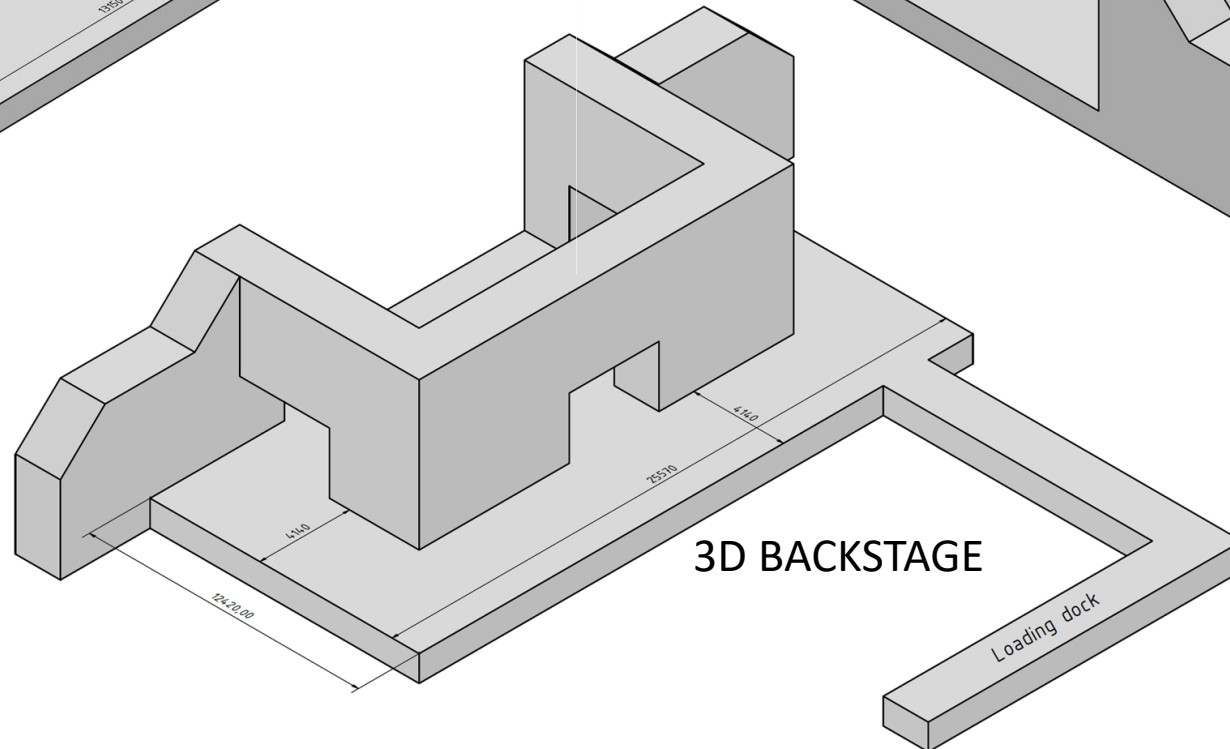

Rijvers Festival 2024

Plan & podia (technical) drawings

Overall Plan

STARS stage

3D FRONT L

3D FRONT R

Stage dimensions:
13m x 8m x 7m (W x D x H)

STARS stage + FOH

3D FRONT L: 13m x 8m x 7m (W x D x H)

3D SIDE FOH: SOUND: 4m x 3m x 0.3m (W x D x H)
LIGHT: 4m x 3m x 0.6m (W x D x H)

LOVE stage (technical drawing)

3D FRONT

3D BACK

LOVE stage (artist impression)

BEATS stage