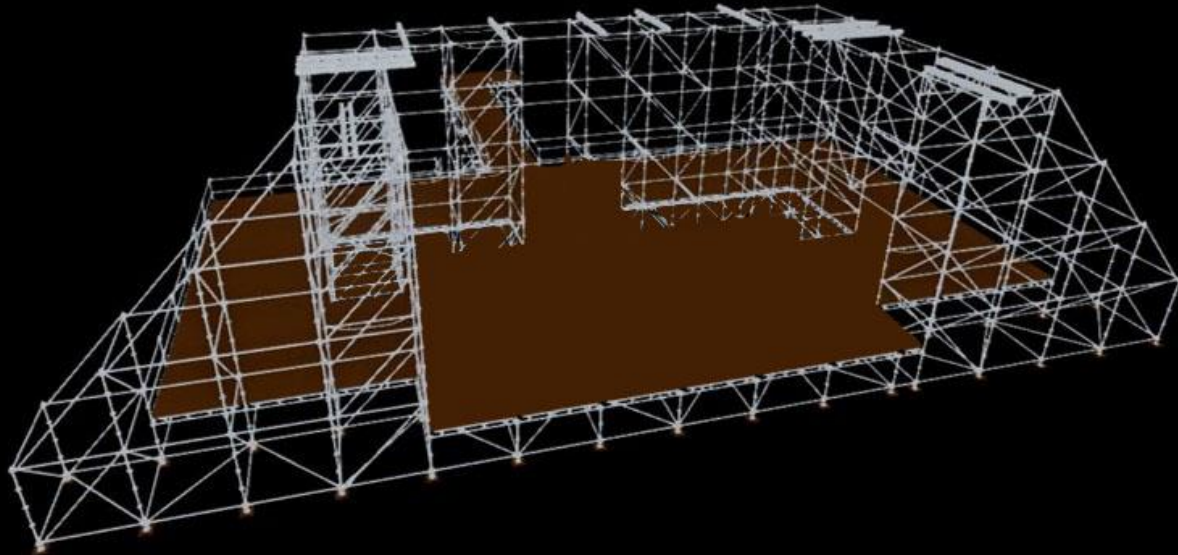

Rijvers Festival 2024

Plan & podia (technical) drawings

Overall Plan

STARS stage

3D FRONT L

3D FRONT R

Stage dimensions:
13m x 8m x 7m (W x D x H)

STARS stage + FOH

3D FRONT L: 13m x 8m x 7m (W x D x H)

3D SIDE FOH: SOUND: 4m x 3m x 0.3m (W x D x H)
LIGHT: 4m x 3m x 0.6m (W x D x H)

LOVE stage (technical drawing)

3D FRONT

3D BACK

LOVE stage (artist impression)

BEATS stage