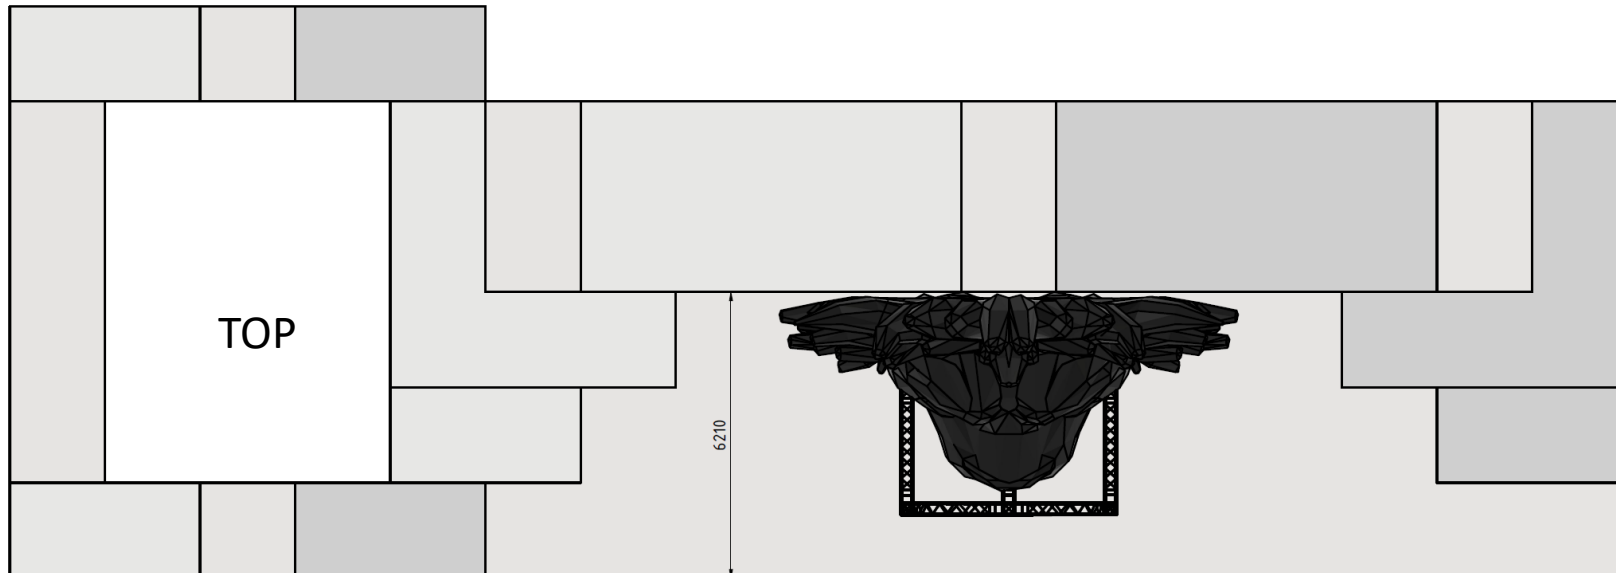

Rijvers Festival 2024

Plan & podia (technical) drawings

Overall Plan

STARS stage

3D FRONT L

3D FRONT R

Stage dimensions:
13m x 8m x 7m (W x D x H)

STARS stage + FOH

3D FRONT L: 13m x 8m x 7m (W x D x H)

3D SIDE FOH: SOUND: 4m x 3m x 0.3m (W x D x H)
LIGHT: 4m x 3m x 0.6m (W x D x H)

LOVE stage (technical drawing)

3D FRONT

3D BACK

LOVE stage (artist impression)

BEATS stage