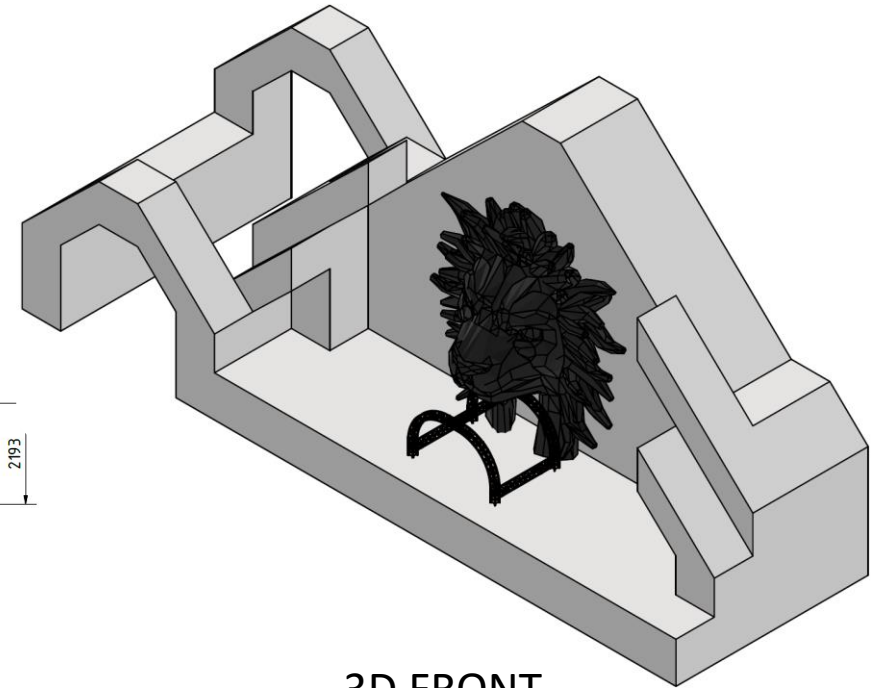

Rijvers Festival 2024

Plan & podia (technical) drawings

Overall Plan

STARS stage

3D FRONT L

3D FRONT R

Stage dimensions:
13m x 8m x 7m (W x D x H)

STARS stage + FOH

3D FRONT L: 13m x 8m x 7m (W x D x H)

3D SIDE FOH: SOUND: 4m x 3m x 0.3m (W x D x H)
LIGHT: 4m x 3m x 0.6m (W x D x H)

LOVE stage (technical drawing)

3D FRONT

3D BACK

LOVE stage (artist impression)

BEATS stage