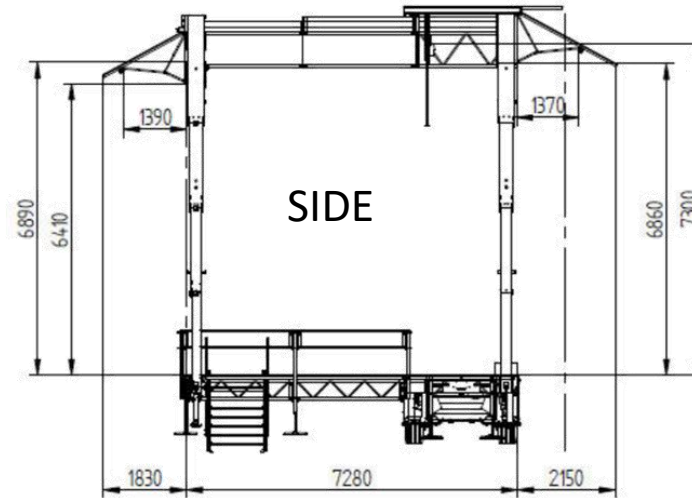

Rijvers Festival 2024

Plan & podia (technical) drawings

Overall Plan

STARS stage

3D FRONT L

3D FRONT R

Stage dimensions:
13m x 8m x 7m (W x D x H)

STARS stage + FOH

3D FRONT L: 13m x 8m x 7m (W x D x H)

3D SIDE FOH: SOUND: 4m x 3m x 0.3m (W x D x H)
LIGHT: 4m x 3m x 0.6m (W x D x H)

LOVE stage (technical drawing)

3D FRONT

3D BACK

LOVE stage (artist impression)

BEATS stage