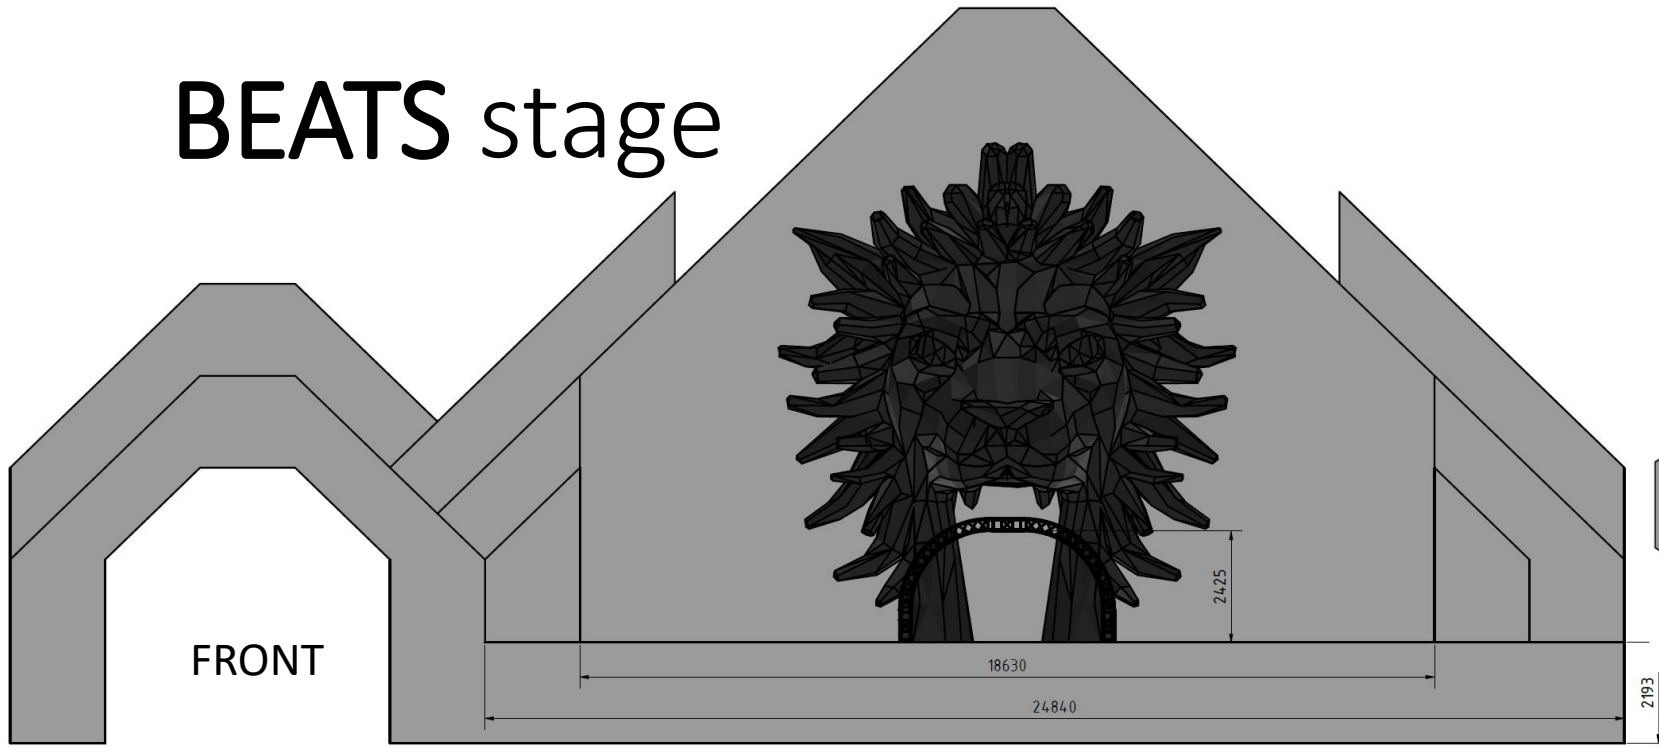

Rijvers Festival 2024

Plan & podia (technical) drawings

Overall Plan

STARS stage

3D FRONT L

3D FRONT R

Stage dimensions:
13m x 8m x 7m (W x D x H)

STARS stage + FOH

3D FRONT L: 13m x 8m x 7m (W x D x H)

3D SIDE FOH: SOUND: 4m x 3m x 0.3m (W x D x H)
LIGHT: 4m x 3m x 0.6m (W x D x H)

LOVE stage (technical drawing)

3D FRONT

3D BACK

LOVE stage (artist impression)

BEATS stage