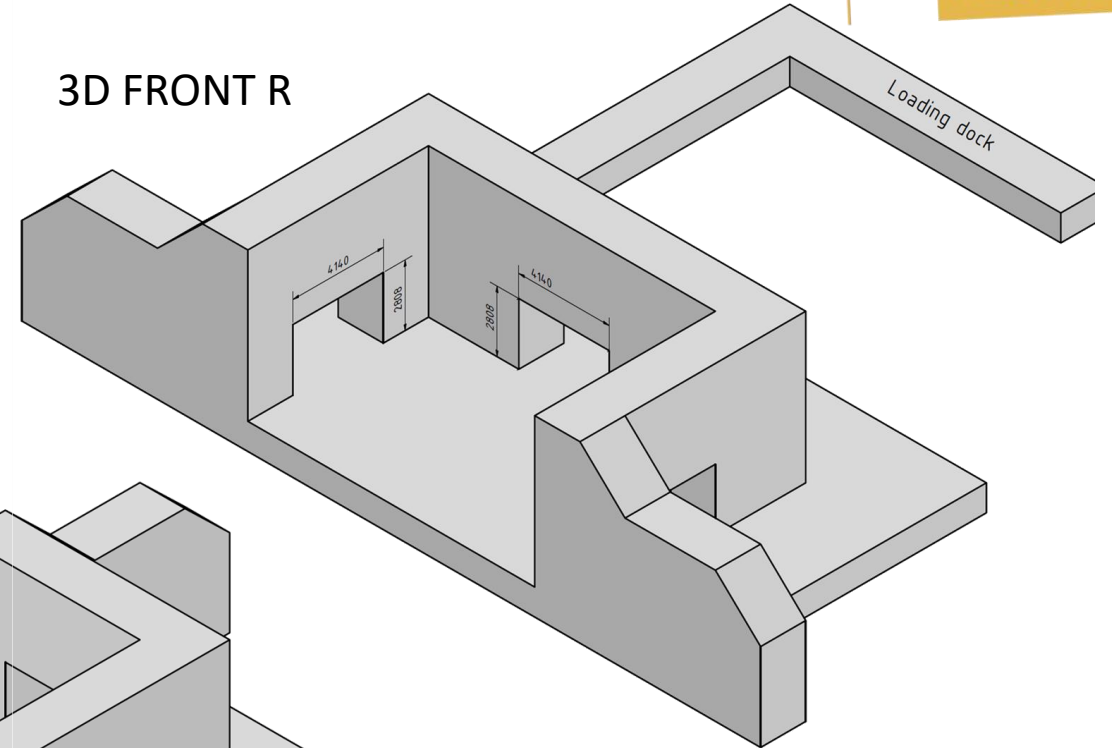

Rijvers Festival 2024

Plan & podia (technical) drawings

Overall Plan

STARS stage

3D FRONT L

3D FRONT R

Stage dimensions:
13m x 8m x 7m (W x D x H)

STARS stage + FOH

3D FRONT L: 13m x 8m x 7m (W x D x H)

3D SIDE FOH: SOUND: 4m x 3m x 0.3m (W x D x H)
LIGHT: 4m x 3m x 0.6m (W x D x H)

LOVE stage (technical drawing)

3D FRONT

3D BACK

LOVE stage (artist impression)

BEATS stage