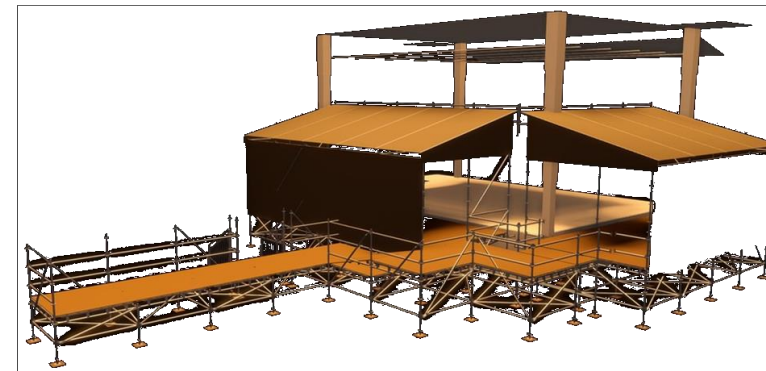

Rijvers Festival 2024

Plan & podia (technical) drawings

Overall Plan

STARS stage

3D FRONT L

3D FRONT R

Stage dimensions:
13m x 8m x 7m (W x D x H)

STARS stage + FOH

3D FRONT L: 13m x 8m x 7m (W x D x H)

3D SIDE FOH: SOUND: 4m x 3m x 0.3m (W x D x H)
LIGHT: 4m x 3m x 0.6m (W x D x H)

LOVE stage (technical drawing)

3D FRONT

3D BACK

LOVE stage (artist impression)

BEATS stage

LOEWE Hut

FRONT

FRONT & SIDE

LOEWE Hut (artist impressions)

FRONT

TERRAS & POOL

Meet & Greet (TikTok) stage

IMAGE FRONT