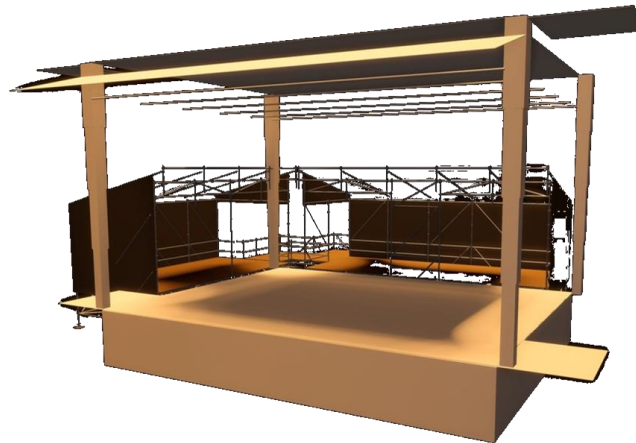

Rijvers Festival 2024

Plan & podia (technical) drawings

Overall Plan

STARS stage

3D FRONT L

3D FRONT R

Stage dimensions:
13m x 8m x 7m (W x D x H)

STARS stage + FOH

3D FRONT L: 13m x 8m x 7m (W x D x H)

3D SIDE FOH: SOUND: 4m x 3m x 0.3m (W x D x H)
LIGHT: 4m x 3m x 0.6m (W x D x H)

LOVE stage (technical drawing)

3D FRONT

3D BACK

LOVE stage (artist impression)

BEATS stage

LOEWE Hut

FRONT

FRONT & SIDE

LOEWE Hut (artist impressions)

FRONT

TERRAS & POOL

Meet & Greet (TikTok) stage

IMAGE FRONT