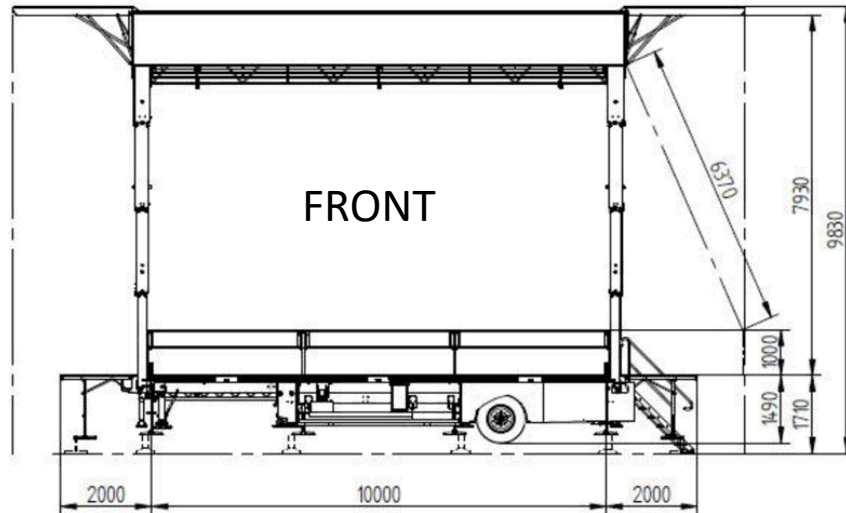

Rijvers Festival 2024

Plan & podia (technical) drawings

Overall Plan

STARS stage

3D FRONT L

3D FRONT R

Stage dimensions:
13m x 8m x 7m (W x D x H)

STARS stage + FOH

3D FRONT L: 13m x 8m x 7m (W x D x H)

3D SIDE FOH: SOUND: 4m x 3m x 0.3m (W x D x H)
LIGHT: 4m x 3m x 0.6m (W x D x H)

LOVE stage (technical drawing)

3D FRONT

3D BACK

LOVE stage (artist impression)

BEATS stage