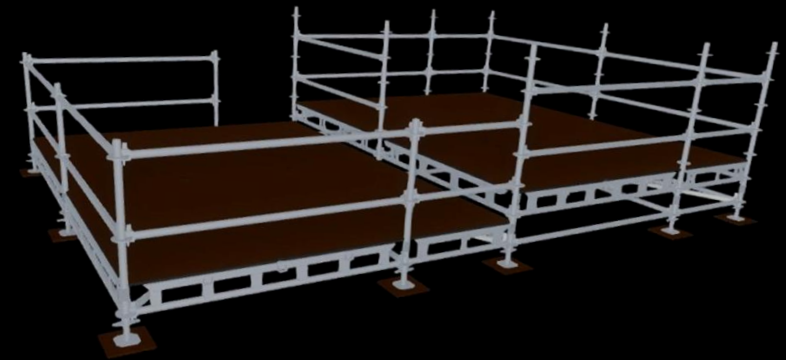

Rijvers Festival 2024

Plan & podia (technical) drawings

Overall Plan

STARS stage

3D FRONT L

3D FRONT R

Stage dimensions:
13m x 8m x 7m (W x D x H)

STARS stage + FOH

3D FRONT L: 13m x 8m x 7m (W x D x H)

3D SIDE FOH: SOUND: 4m x 3m x 0.3m (W x D x H)
LIGHT: 4m x 3m x 0.6m (W x D x H)

LOVE stage (technical drawing)

3D FRONT

3D BACK

LOVE stage (artist impression)

BEATS stage