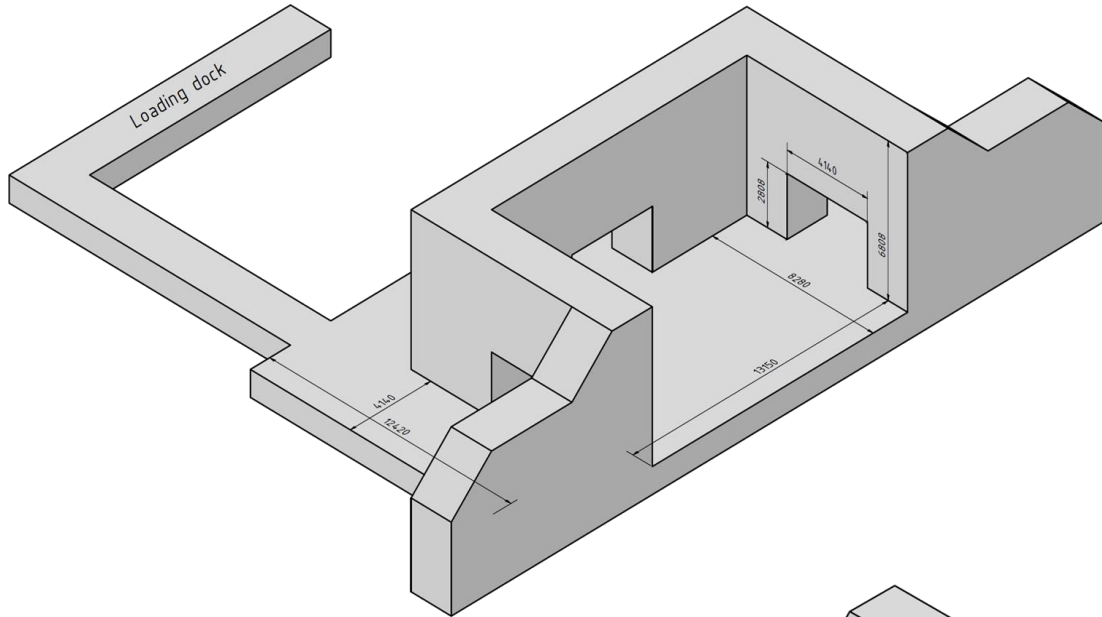

Rijvers Festival 2024

Plan & podia (technical) drawings

Overall Plan

STARS stage

3D FRONT L

3D FRONT R

Stage dimensions:
13m x 8m x 7m (W x D x H)

STARS stage + FOH

3D FRONT L: 13m x 8m x 7m (W x D x H)

3D SIDE FOH: SOUND: 4m x 3m x 0.3m (W x D x H)
LIGHT: 4m x 3m x 0.6m (W x D x H)

LOVE stage (technical drawing)

3D FRONT

3D BACK

LOVE stage (artist impression)

BEATS stage