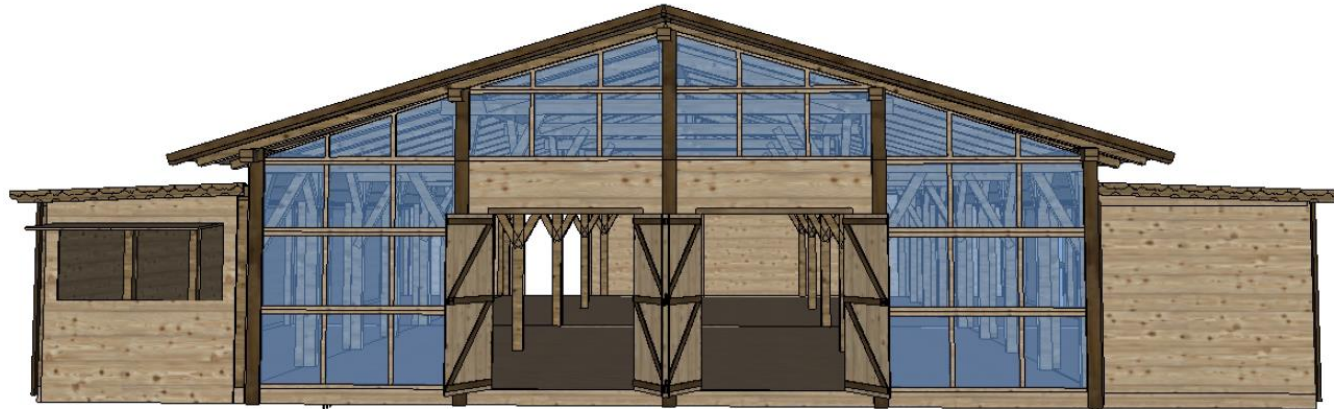

Rijvers Festival 2024

Plan & podia (technical) drawings

Overall Plan

STARS stage

3D FRONT L

3D FRONT R

Stage dimensions:
13m x 8m x 7m (W x D x H)

STARS stage + FOH

3D FRONT L: 13m x 8m x 7m (W x D x H)

3D SIDE FOH: SOUND: 4m x 3m x 0.3m (W x D x H)
LIGHT: 4m x 3m x 0.6m (W x D x H)

LOVE stage (technical drawing)

3D FRONT

3D BACK

LOVE stage (artist impression)

BEATS stage

LOEWE Hut

FRONT

FRONT & SIDE

LOEWE Hut (artist impressions)

FRONT

TERRAS & POOL

Meet & Greet (TikTok) stage

IMAGE FRONT