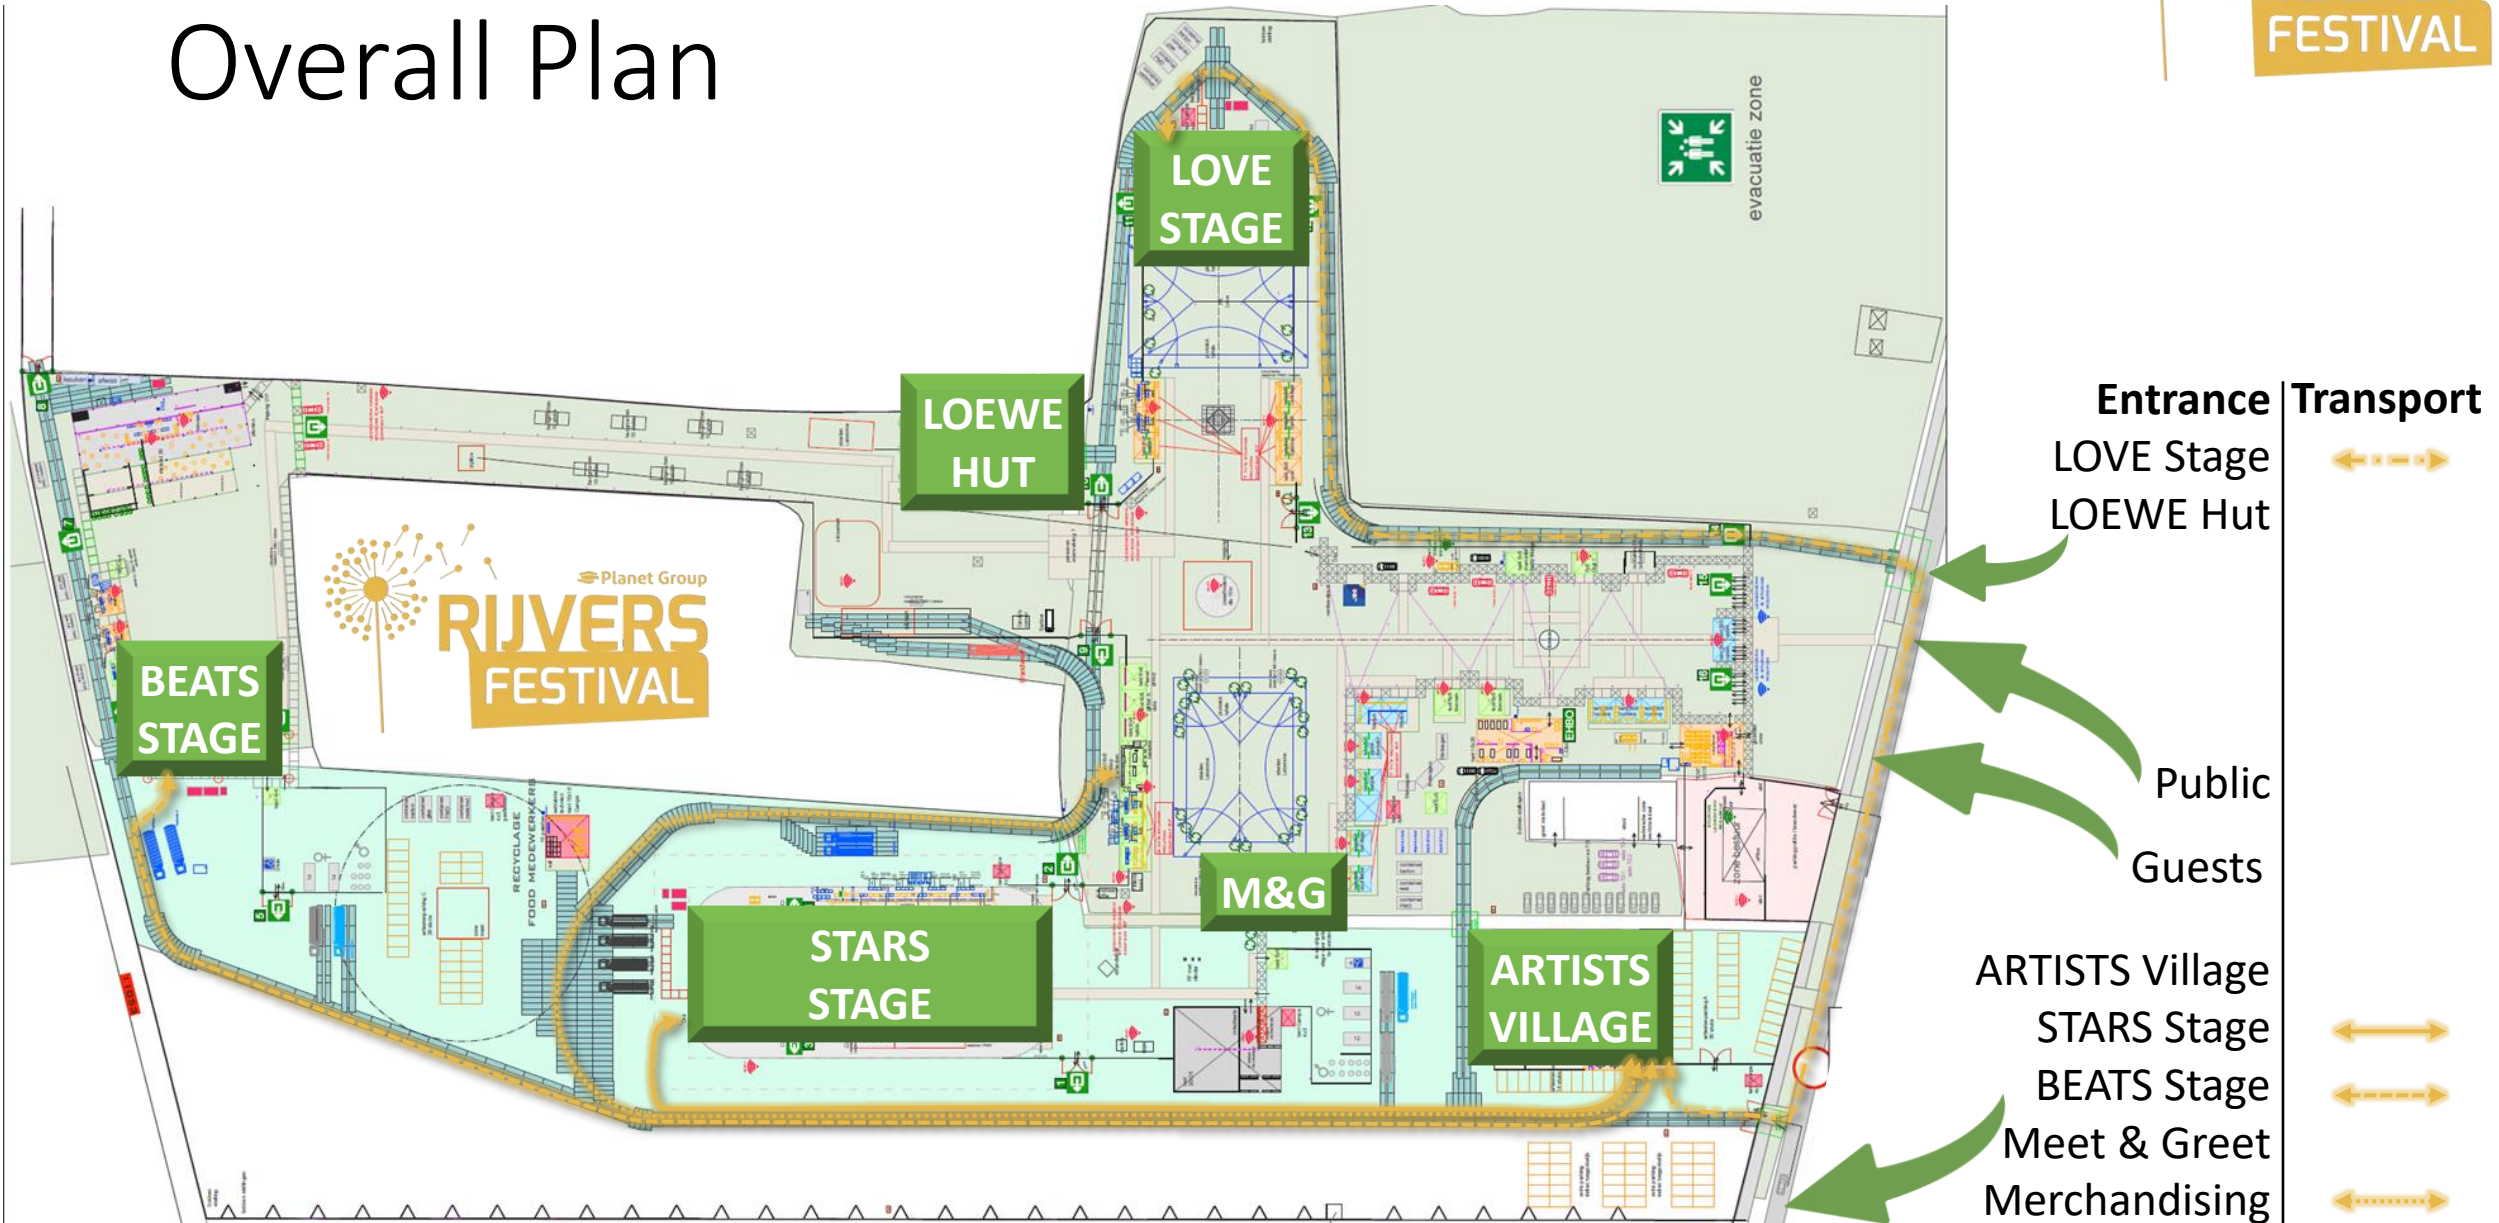

Rijvers Festival 2024

Plan & podia (technical) drawings

Overall Plan

STARS stage

3D FRONT L

3D FRONT R

Stage dimensions:
13m x 8m x 7m (W x D x H)

STARS stage + FOH

3D FRONT L: 13m x 8m x 7m (W x D x H)

3D SIDE FOH: SOUND: 4m x 3m x 0.3m (W x D x H)
LIGHT: 4m x 3m x 0.6m (W x D x H)

LOVE stage (technical drawing)

3D FRONT

3D BACK

LOVE stage (artist impression)

BEATS stage

LOEWE Hut

FRONT

FRONT & SIDE

LOEWE Hut (artist impressions)

FRONT

TERRAS & POOL

Meet & Greet (TikTok) stage

IMAGE FRONT